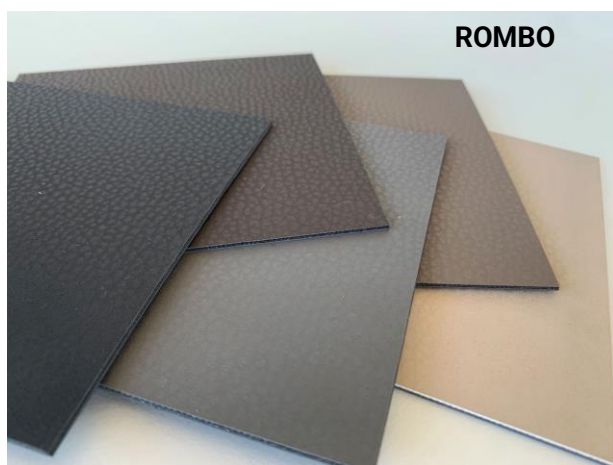

ROMBO 40 Creme

ROMBO 40 Nero matt

Stony Ground

White

LEGUAN

Προϊόν	Διαστάσεις (mm)	m <sup>2</sup>	Χωρίς κόλλα (NA)		Με κόλλα (SA)	
			Κωδικός	Τιμή φύλλου	Κωδικός	Τιμή φύλλου
LL Charcoal Dark	2600x1000x1,95	2,60	19299	235 €	19302	281 €
LL Charcoal Light	2600x1000x1,95	2,60	19298	235 €	19301	281 €
LL Dove Tale	2600x1000x1,95	2,60	19013	235 €	19024	281 €
LL LEGUAN Bianco	2600x1000x1,4	2,60	15609	332 €	15610	378 €
LL LEGUAN Copper	2600x1000x1,5	2,60	12884	400 €	12894	445 €
LL LEGUAN Gold	2600x1000x1,5	2,60	13480	400 €	13478	445 €
LL LEGUAN Nero	2600x1000x1,5	2,60	14778	400 €	14797	445 €
LL LEGUAN Silver	2600x1000x1,5	2,60	12883	400 €	12893	445 €
LL London Clay	2600x1000x1,95	2,60	19014	235 €	19025	281 €
LL ROMBO 40 Bianco matt	2600x1000x5	2,60	15025	439 €	15041	540 €
LL ROMBO 40 Creme matt	2600x1000x5	2,60	13848	439 €	13863	540 €
LL ROMBO 40 Nero matt	2600x1000x5	2,60	15014	439 €	15029	540 €
LL Stony Ground	2600x1000x1,95	2,60	19012	235 €	19023	281 €
LL White	2600x1000x2,1	2,60	13451	235 €	13467	281 €