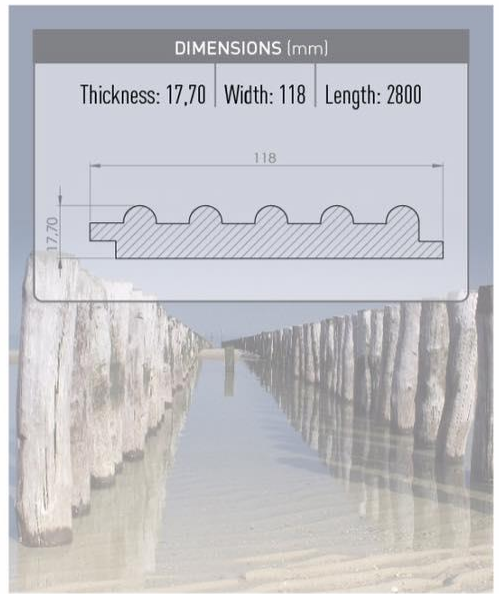

# WALL PROFILES

by **gizir**  
WOOD PRODUCTS

[gizir.com](http://gizir.com)

WALL PROFILE | **WP Slats**  
SM INDIGO | S066

MOUNTED PROFILE