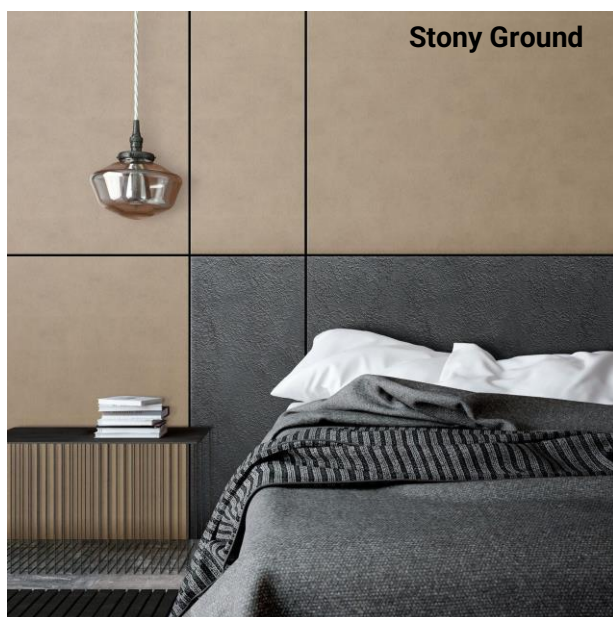

ROMBO 40 Creme

ROMBO 40 Nero matt

Stony Ground

White

LEGUAN

Προϊόν	Διαστάσεις (mm)	m <sup>2</sup>	Χωρίς κόλλα (NA)		Με κόλλα (SA)	
			Κωδικός	Τιμή φύλλου	Κωδικός	Τιμή φύλλου
LL Charcoal Dark	2600x1000x1,95	2,60	19299	235 €	19302	281 €
LL Charcoal Light	2600x1000x1,95	2,60	19298	235 €	19301	281 €
LL Dove Tale	2600x1000x1,95	2,60	19013	235 €	19024	281 €
LL LEGUAN Bianco	2600x1000x1,4	2,60	15609	332 €	15610	378 €
LL LEGUAN Copper	2600x1000x1,5	2,60	12884	400 €	12894	445 €
LL LEGUAN Gold	2600x1000x1,5	2,60	13480	400 €	13478	445 €
LL LEGUAN Nero	2600x1000x1,5	2,60	14778	400 €	14797	445 €
LL LEGUAN Silver	2600x1000x1,5	2,60	12883	400 €	12893	445 €
LL London Clay	2600x1000x1,95	2,60	19014	235 €	19025	281 €
LL ROMBO 40 Bianco matt	2600x1000x5	2,60	15025	439 €	15041	540 €
LL ROMBO 40 Creme matt	2600x1000x5	2,60	13848	439 €	13863	540 €
LL ROMBO 40 Nero matt	2600x1000x5	2,60	15014	439 €	15029	540 €
LL Stony Ground	2600x1000x1,95	2,60	19012	235 €	19023	281 €
LL White	2600x1000x2,1	2,60	13451	235 €	13467	281 €